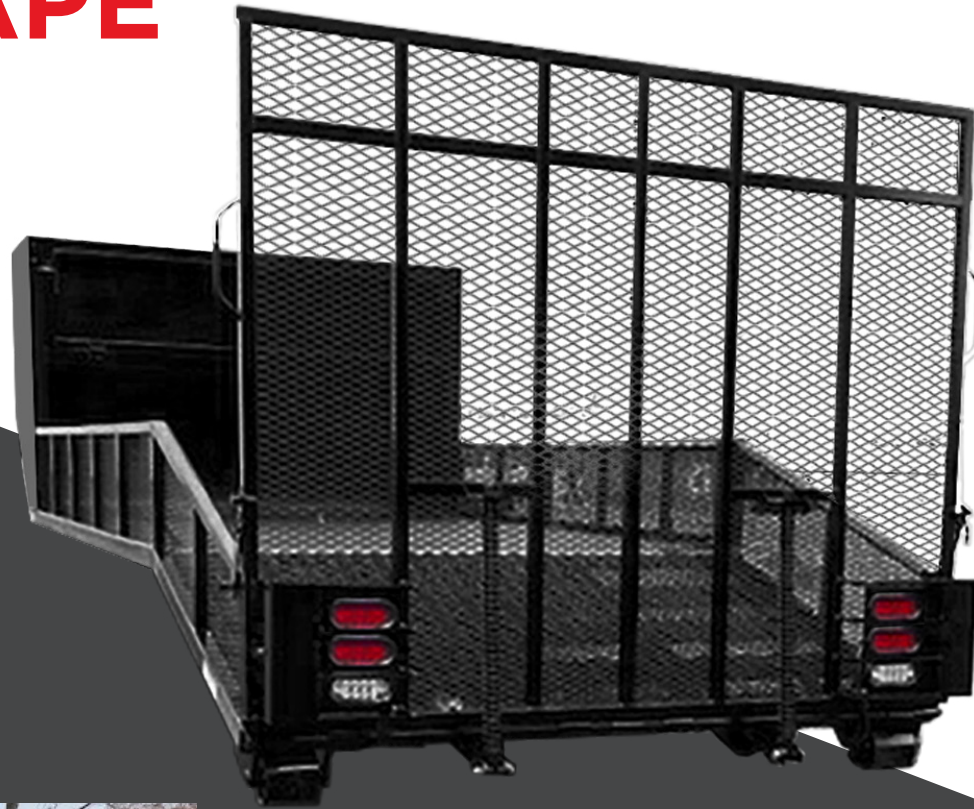

LANDSCAPE BODY

Lockable Top Compartment

Passenger Fold Down Side

LED Tail Lights

Spring Assisted Fold Down Ramp

FEATURES

- Fold Down Ramp & Beaver Tail for efficient loading and unloading of equipment
- Passenger Fold down side
- 24" x 24" Lockable Top Compartment
- (4) D-Rings in corners for securing equipment
- Rear gate wired with LED lights
- High quality powder coated finish
- Available in 11', 12', and 14' lengths

TO FIND A DEALER IN YOUR AREA

SPECIFICATIONS

	11'	14'
FLOOR	11 GA DIAMOND PLATE	
RAMP	11 GA EXPANDED METAL SPRING ASSISTED FOLD DOWN	
SIDES	11 GA EXPANDED METAL	
SIDE HEIGHT	16"	
CROSSMEMBERS	12" ON CENTER	
D-RINGS	4 IN CORNERS	
HOIST COMPATIBILITY	11'	14'