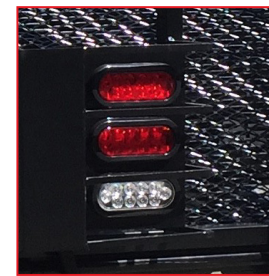

LANDSCAPE BODY

Lockable Top Compartment

Passenger Fold Down Side

LED Tail Lights

Spring Assisted Fold Down Ramp

FEATURES

- Fold Down Ramp & Beaver Tail for efficient loading and unloading of equipment
- Passenger Fold down side
- 24" x 24" Lockable Top Compartment
- (4) D-Rings in corners for securing equipment
- Rear gate wired with LED lights
- High quality powder coated finish
- Available in 11', 12', and 14' lengths

TO FIND A DEALER IN YOUR AREA

SPECIFICATIONS

	11'	14'
FLOOR	11 GA DIAMOND PLATE	
RAMP	11 GA EXPANDED METAL SPRING ASSISTED FOLD DOWN	
SIDES	11 GA EXPANDED METAL	
SIDE HEIGHT	16"	
CROSSMEMBERS	12" ON CENTER	
D-RINGS	4 IN CORNERS	
HOIST COMPATIBILITY	11'	14'