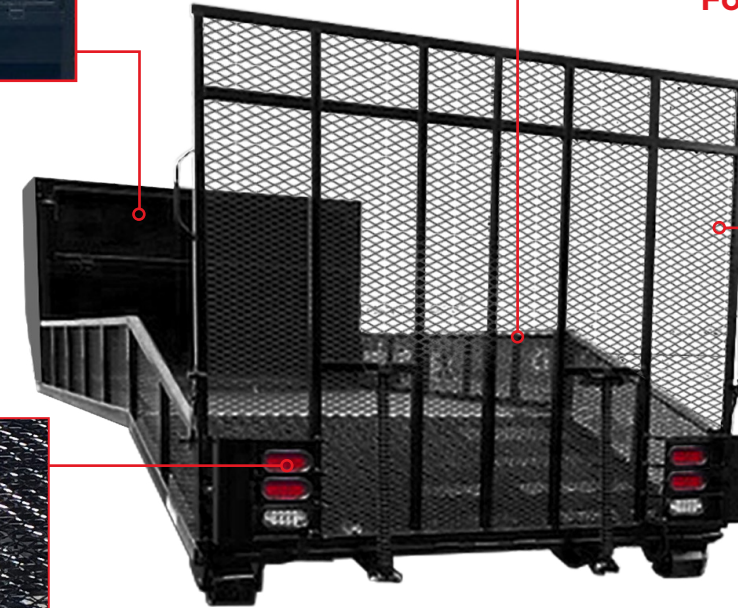

LANDSCAPE BODY

Lockable Top Compartment

Passenger Fold Down Side

LED Tail Lights

Spring Assisted Fold Down Ramp

FEATURES

- Fold Down Ramp & Beaver Tail for efficient loading and unloading of equipment
- Passenger Fold down side
- 24" x 24" Lockable Top Compartment
- (4) D-Rings in corners for securing equipment
- Rear gate wired with LED lights
- High quality powder coated finish
- Available in 11', 12', and 14' lengths

TO FIND A DEALER IN YOUR AREA

SPECIFICATIONS

	11'	14'
FLOOR	11 GA DIAMOND PLATE	
RAMP	11 GA EXPANDED METAL SPRING ASSISTED FOLD DOWN	
SIDES	11 GA EXPANDED METAL	
SIDE HEIGHT	16"	
CROSSMEMBERS	12" ON CENTER	
D-RINGS	4 IN CORNERS	
HOIST COMPATIBILITY	11'	14'